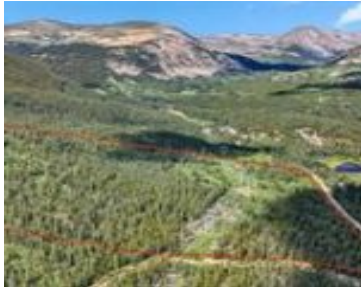

TBD PENN MOUNTAIN ROAD, FAIRPLAY

<https://www.canigliagroup.com/main-index>

Stunning 44.5 Acre Lot with Unmatched Views! Discover your own private get away on this exceptional 44.5 acre lot, offering breathtaking views of Mt. Bross and Mt. Democrat. This easy-to-build property features level to gently sloping terrain and healthy mix of beautiful pine and aspen trees. Electricity is readily available at the road, and the county-maintained road provides convenient year-round [...]